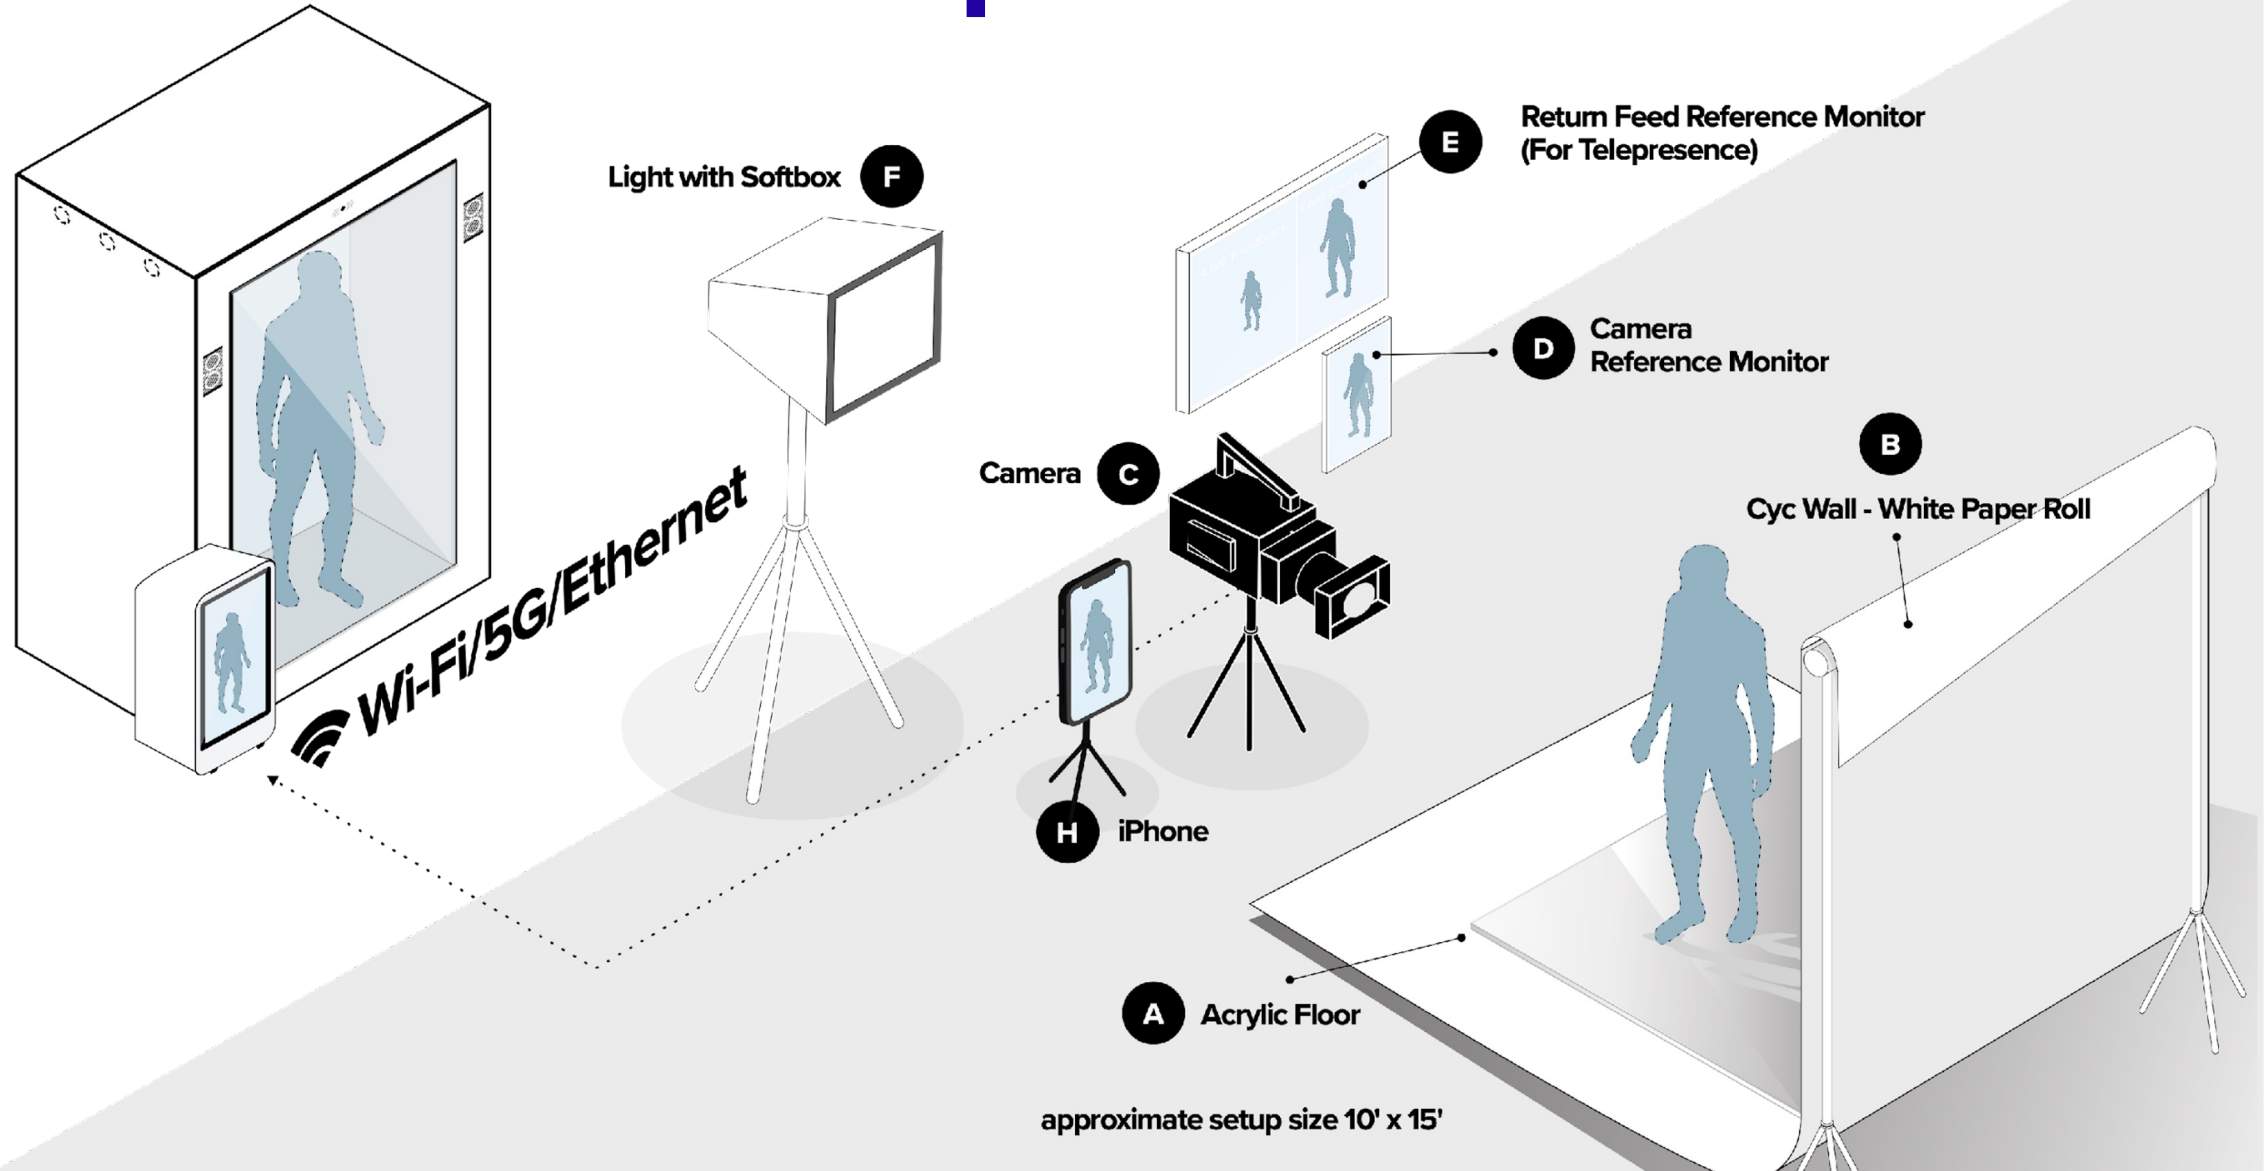

telegraphia llc

Set up Overview