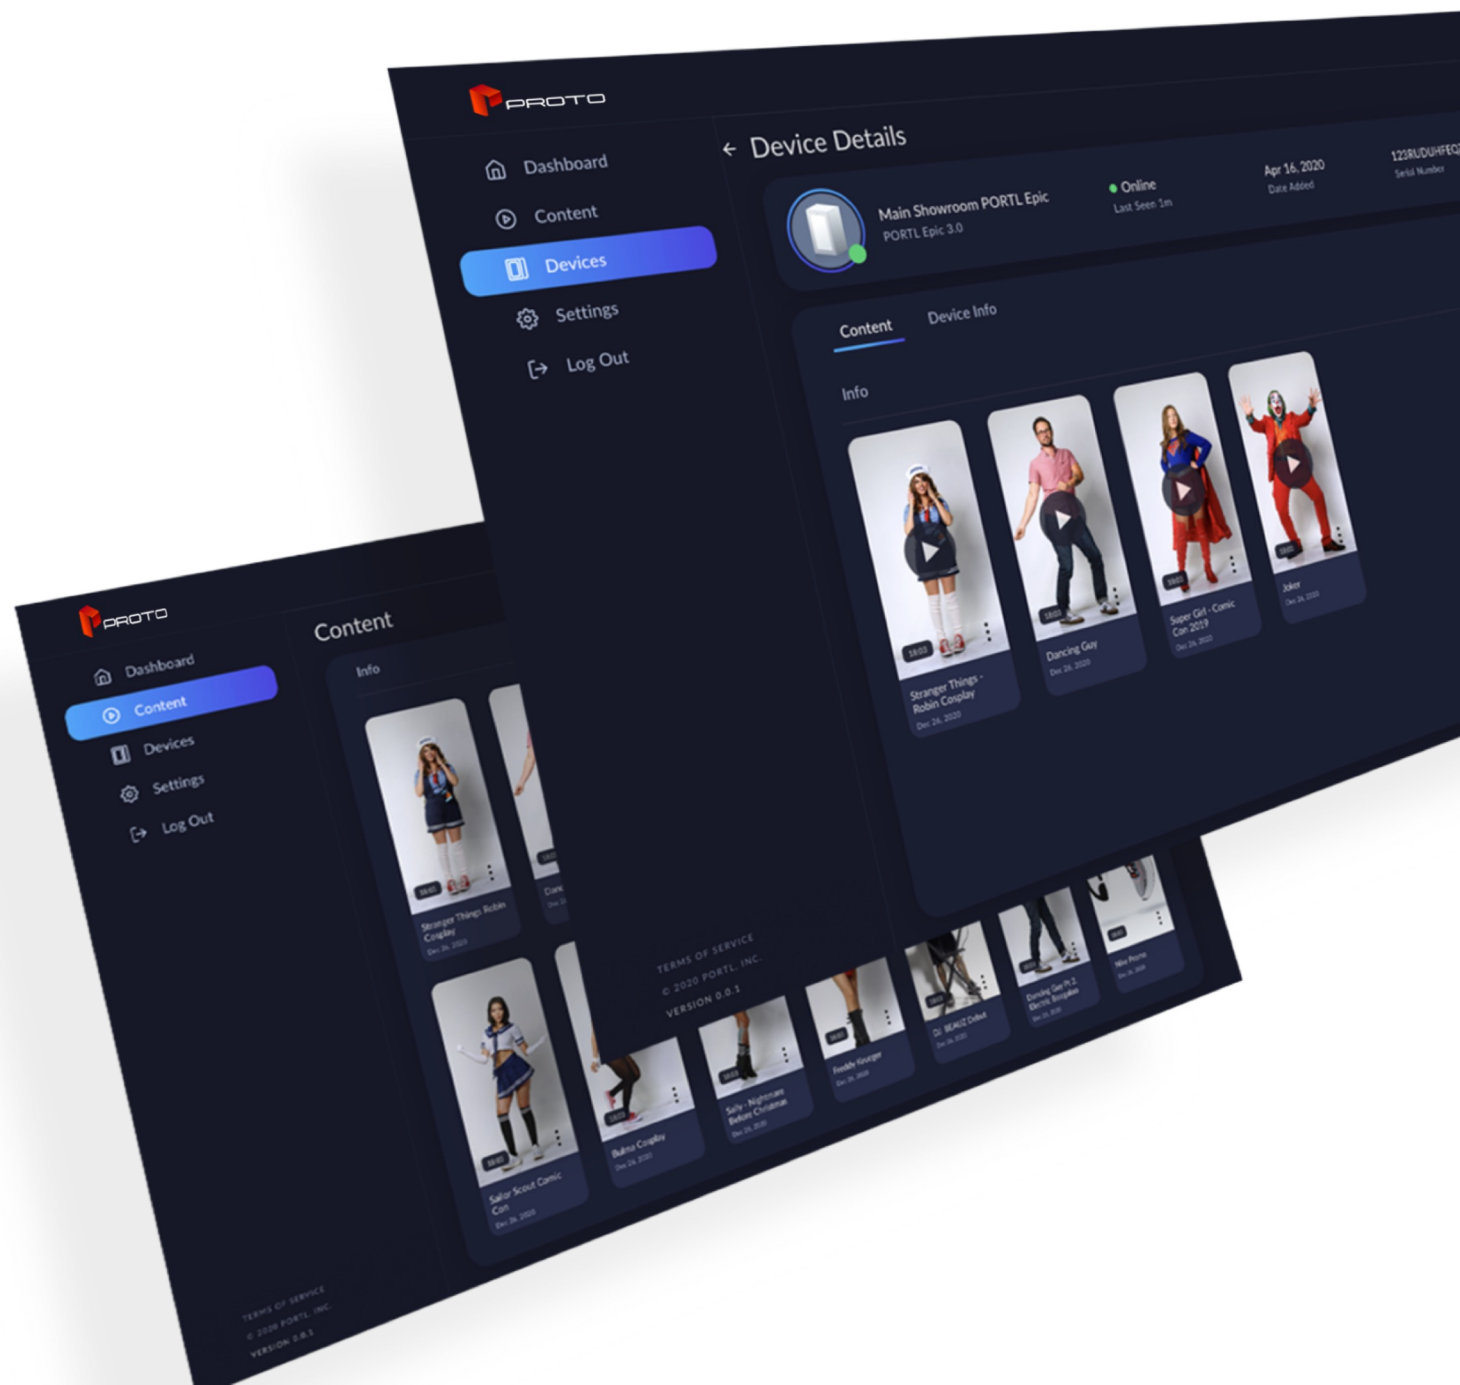

Peek into the Proto Platform

PHOTO INC.
Holographic Media

Set up Overview

Proto Cloud

The user-friendly Proto CMS allows you to easily select and beam content - live or prerecorded - to any device around the world instantly.