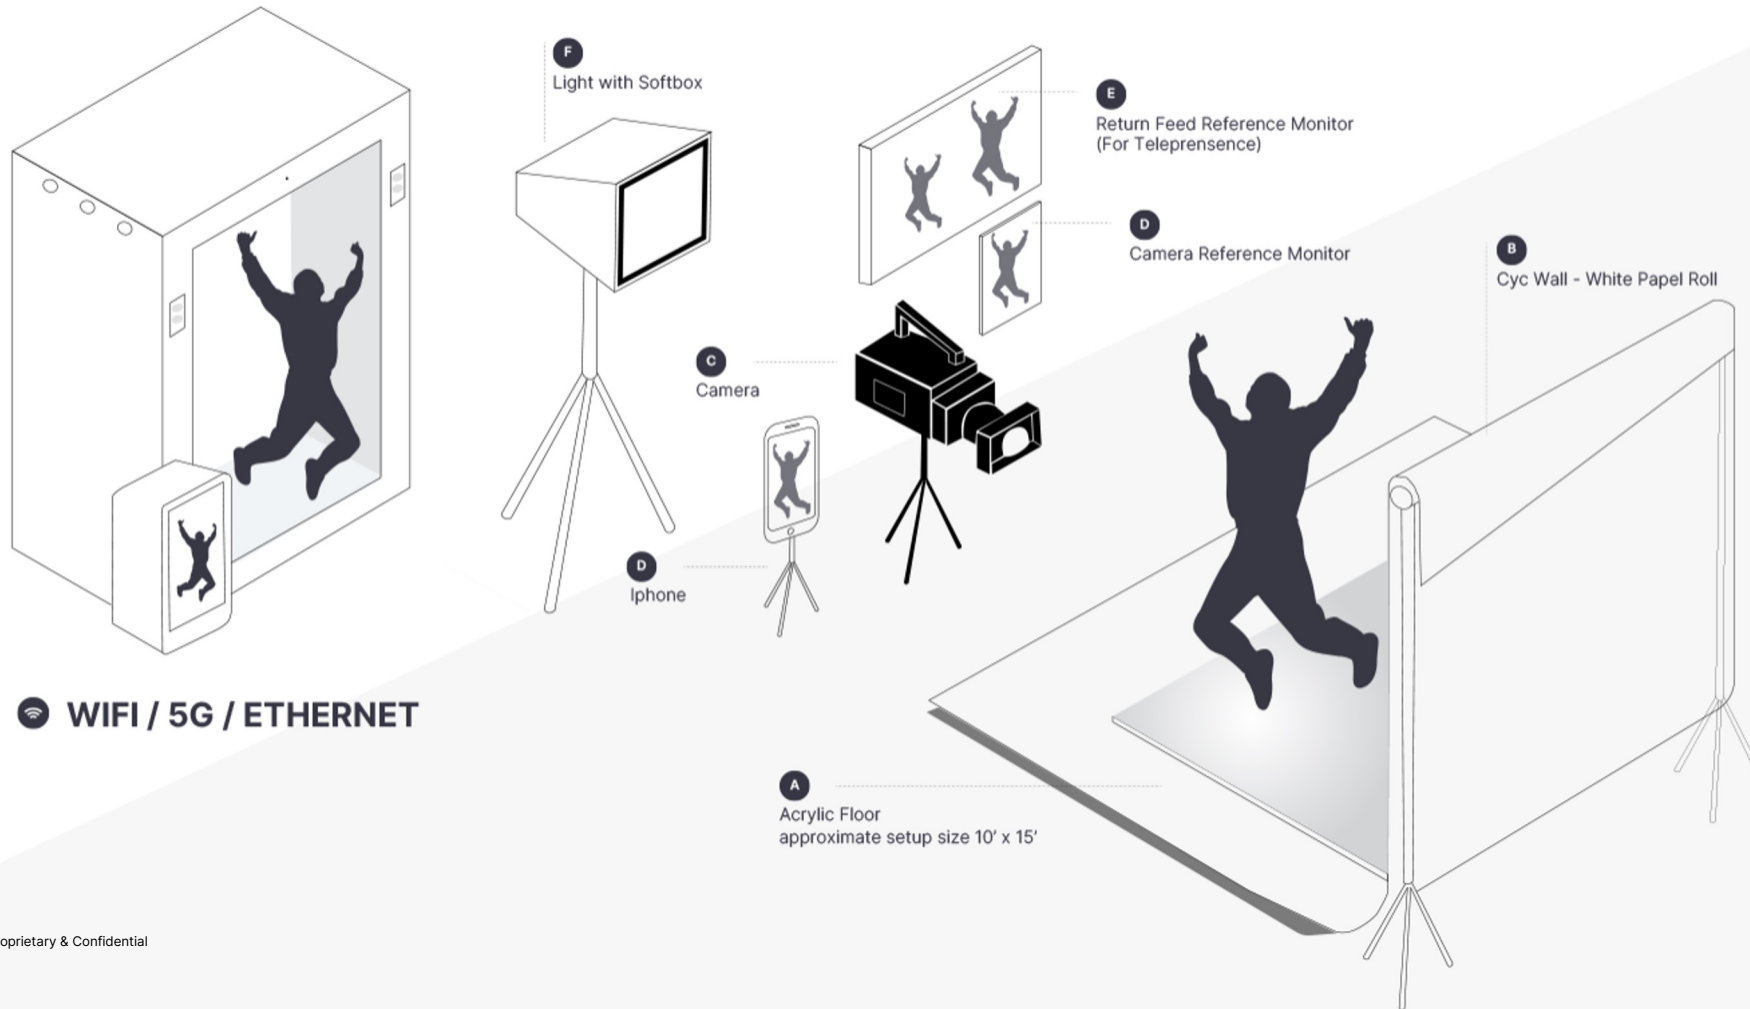

PROTECTOR
Holographic PROTO

06

Virtual Registration

Avoid long waits and unnecessary people at front desk with a self registration holographic PROTO device.

A virtual nurse can help out with FAQ's, guide and self register patients.

Peek into the Proto Platform

PHOTO INC.
Holographic Media

Set up Overview

Proto Cloud

The user-friendly Proto CMS allows you to easily select and beam content - live or prerecorded - to any device around the world instantly.